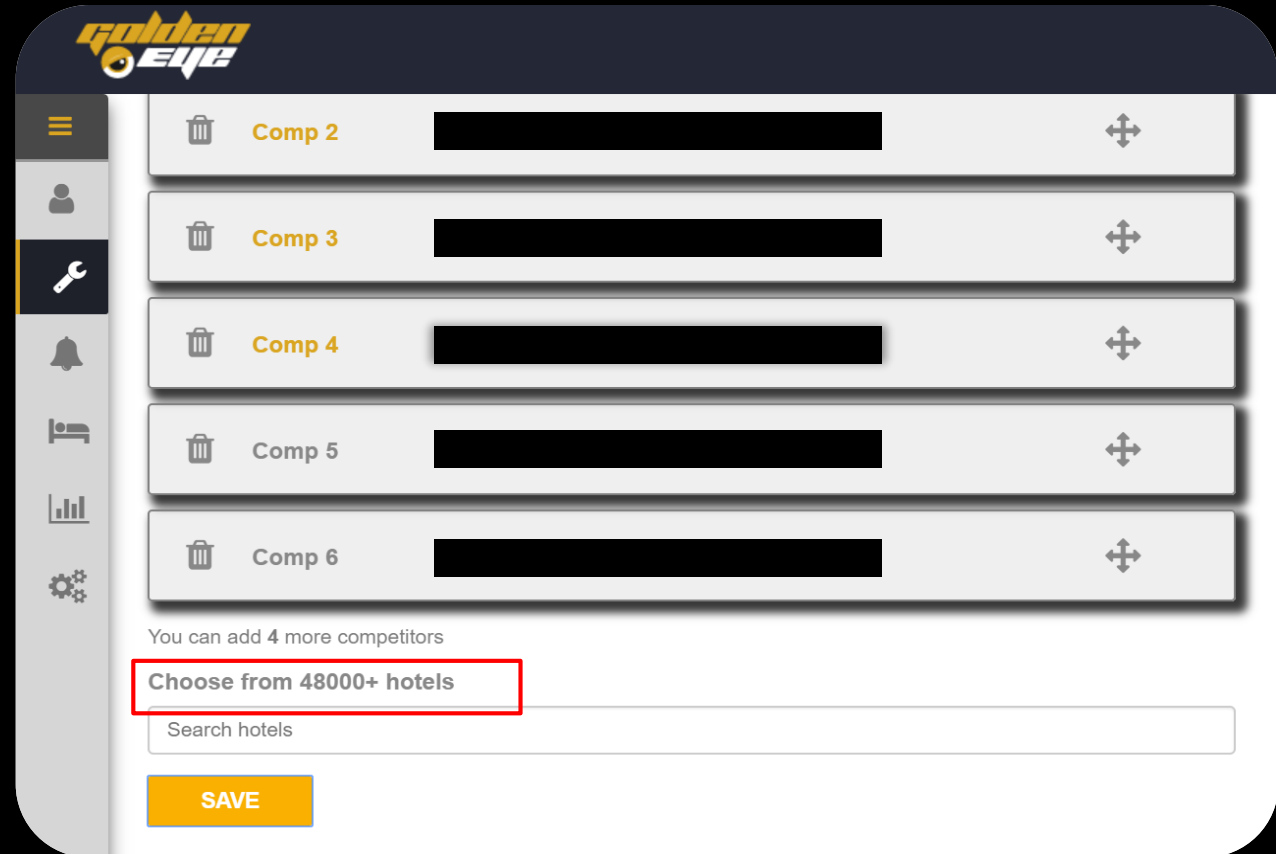

Competition Set

Snapshot of choose from 48000+ hotels for competition set

Customize competition set as per your preference from 48000+ hotels