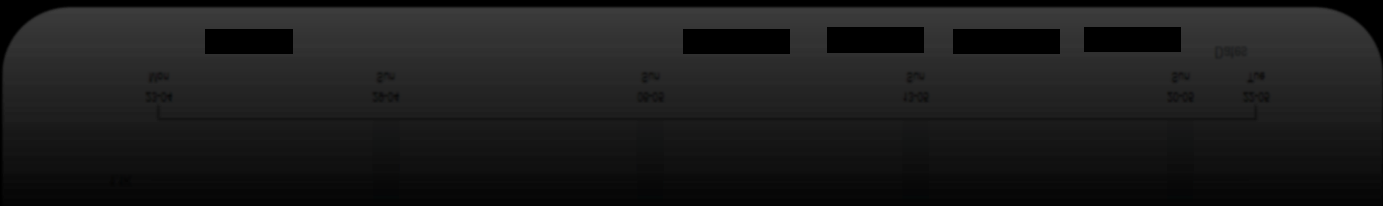

Ranking

City level

Snapshot of Ranking on city level

Compare your ranking with your competitor on city level