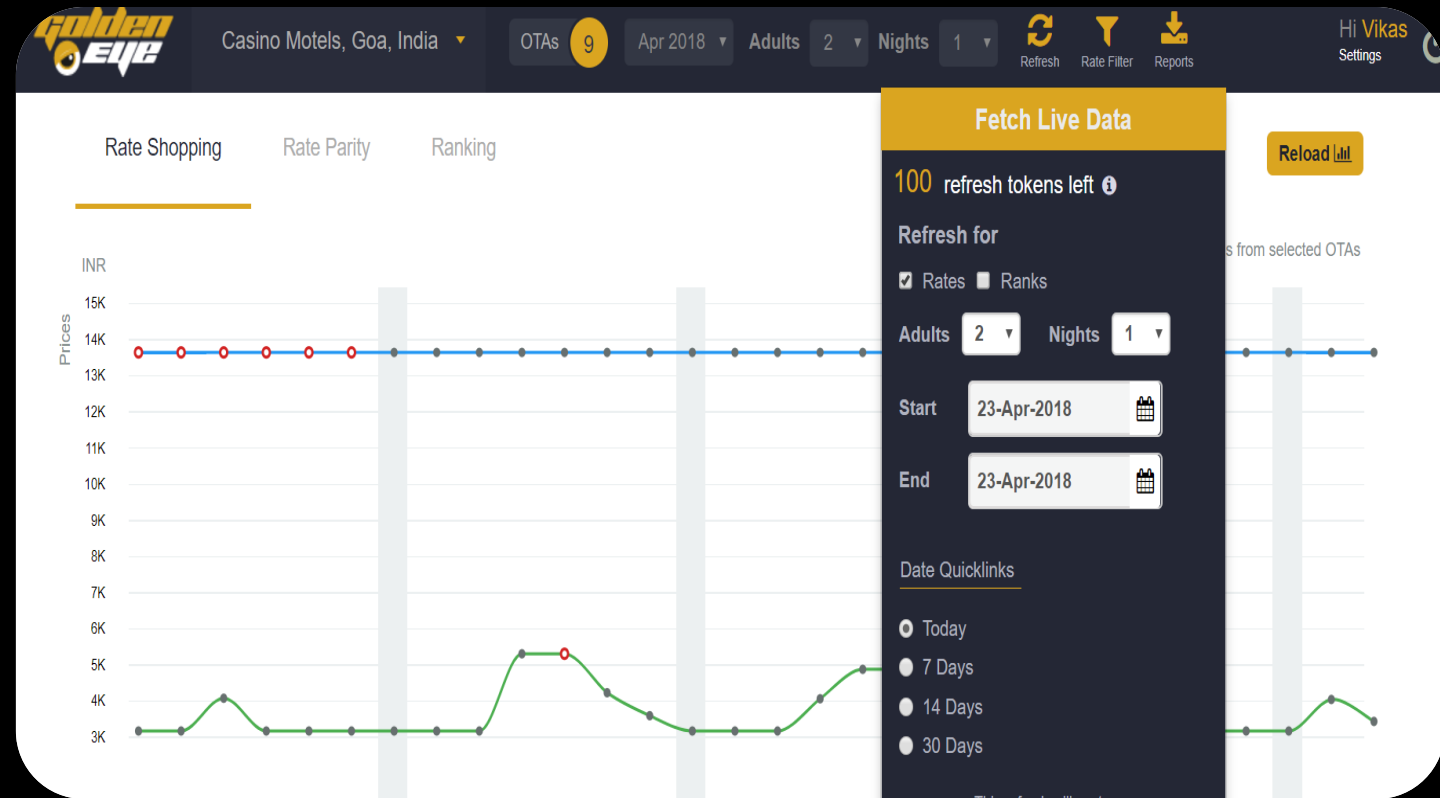

OTAs [Open All]	Room Type	Meal Code	Refundable	Pretax	Taxes	Fees	Final Rate
	Superior Pool View Room	EP	Yes	6,356	1,144	0	7,500
	Superior Pool View Room	EP	Yes	6,356	1,144	0	7,500
	Superior Pool View Room	EP	Yes	6,356	1,144	0	7,500
	Superior Pool View Room	EP	No	6,356	1,144	0	7,500
	Superior Pool View Room	EP	Yes	6,356	1,198	300	7,854
	Superior Pool View Room	EP	Yes	6,356	1,279	750	8,385

Ranking

City level

Snapshot of Ranking on city level

Compare your ranking with your competitor on city level

Ranking

Micro market

Snapshot of Ranking on Micro Market level

Compare your ranking with your competitor on Micro Market

Refresh

Snapshot of refresh button for rates and ranks

Manually refresh the trends to fetch live data

Reports

Snapshot of report generation in Excel format

Generate reports for Rate Shopping & Ranking

- ❑ Choose default OTAs during the configuration
- ❑ View live rates on 11 major OTAs in a single click
- ❑ Customize the currency as per your country
- ❑ System identified reason for disparity with complete breakup
- ❑ Visualize competitive prices for next 12 months