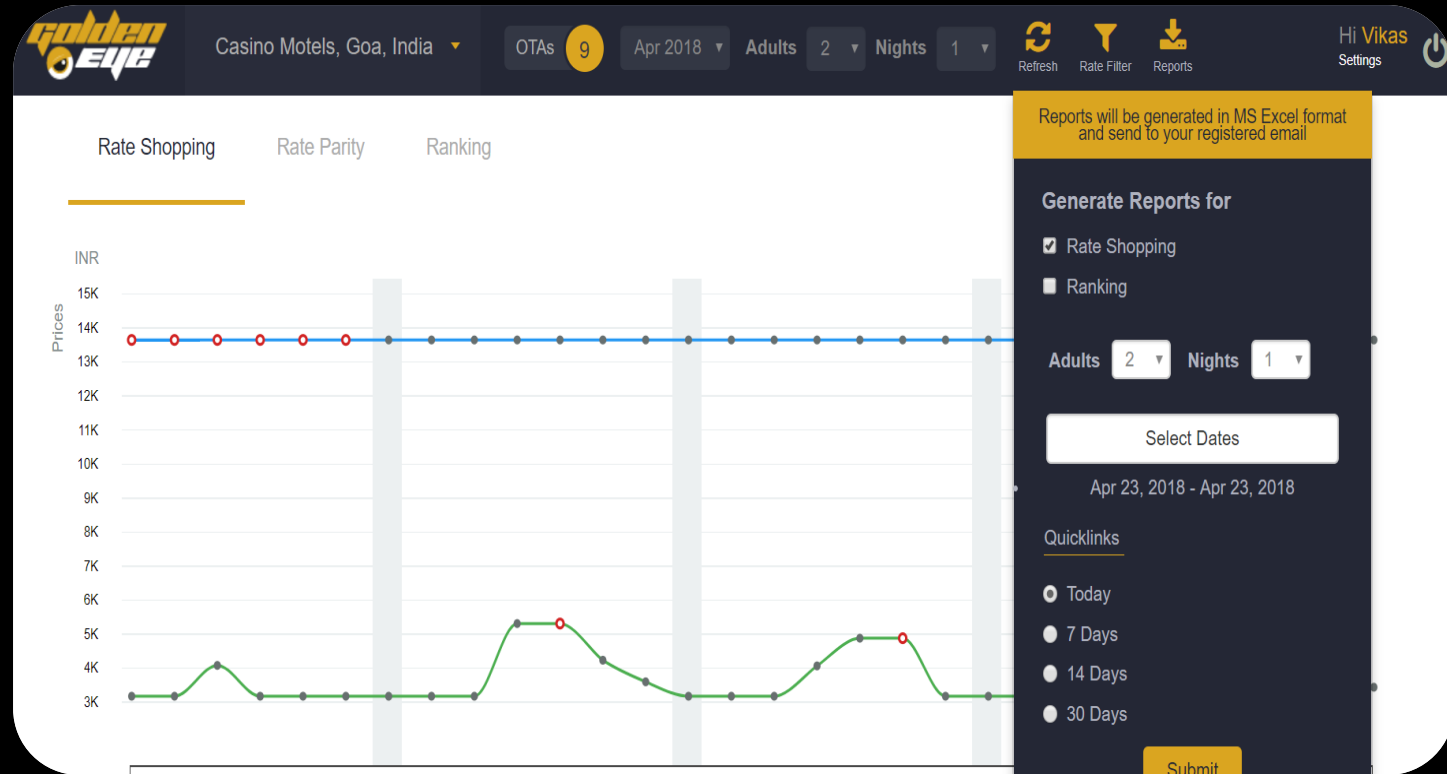

Ranking

City level

Snapshot of Ranking on city level

Compare your ranking with your competitor on city level

Ranking

Micro market

Snapshot of Ranking on Micro Market level

Compare your ranking with your competitor on Micro Market

Refresh

Snapshot of refresh button for rates and ranks

Manually refresh the trends to fetch live data

Reports

Snapshot of report generation in Excel format

Generate reports for Rate Shopping & Ranking

- ❑ Choose default OTAs during the configuration
- ❑ View live rates on 11 major OTAs in a single click
- ❑ Customize the currency as per your country
- ❑ System identified reason for disparity with complete breakup
- ❑ Visualize competitive prices for next 12 months